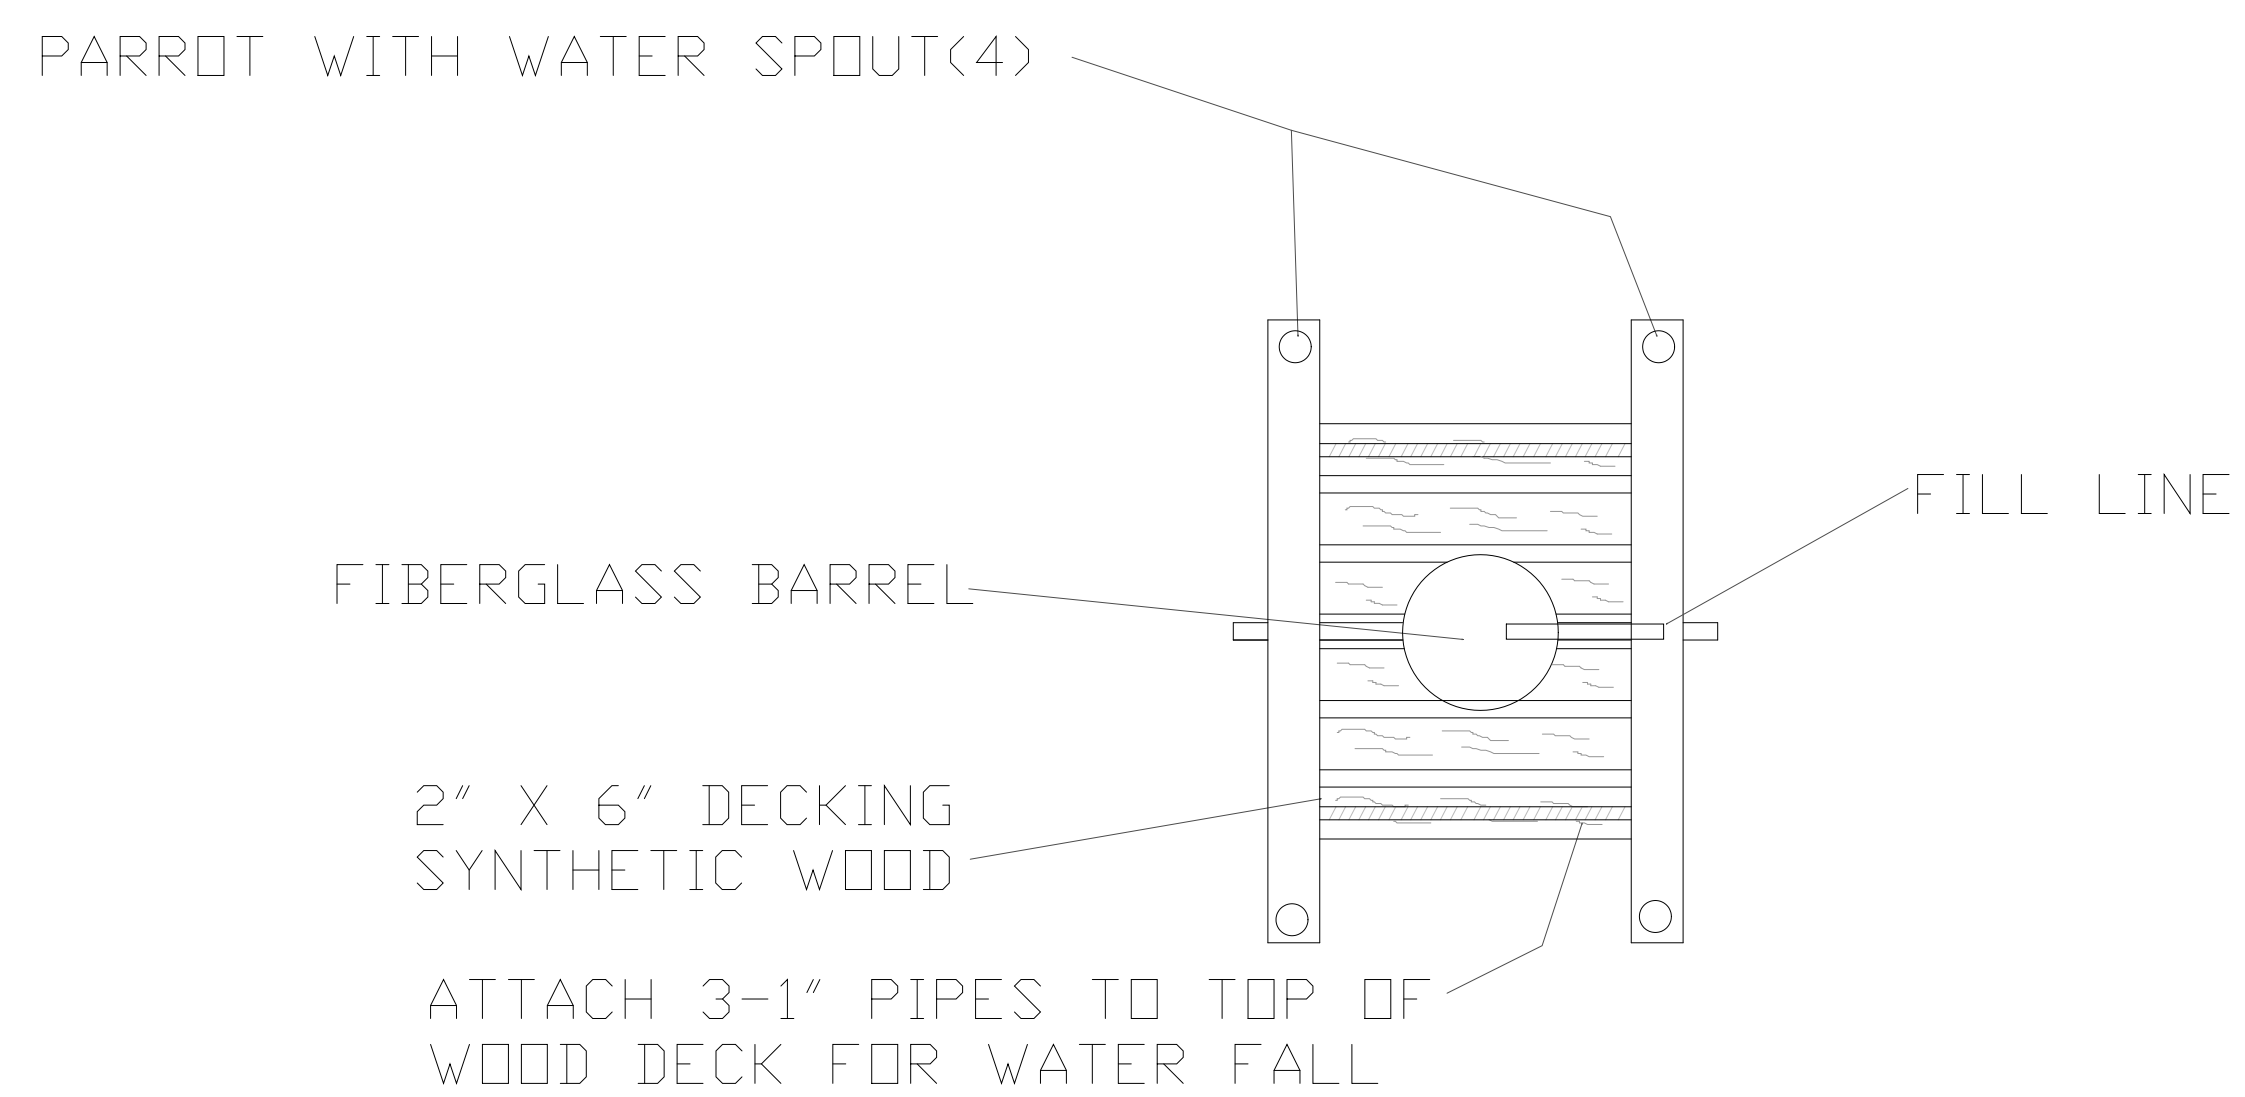

BARREL BUCKET DUMP
FRONT VIEW

BARREL BUCKET DUMP
SIDE VIEW

BARREL BUCKET DUMP
PLAN VIEW

BARREL BUCKET DUMP		
MODEL #--		DRAWING DATE 9-11-2006
CAROLINA WATER FEATURES		